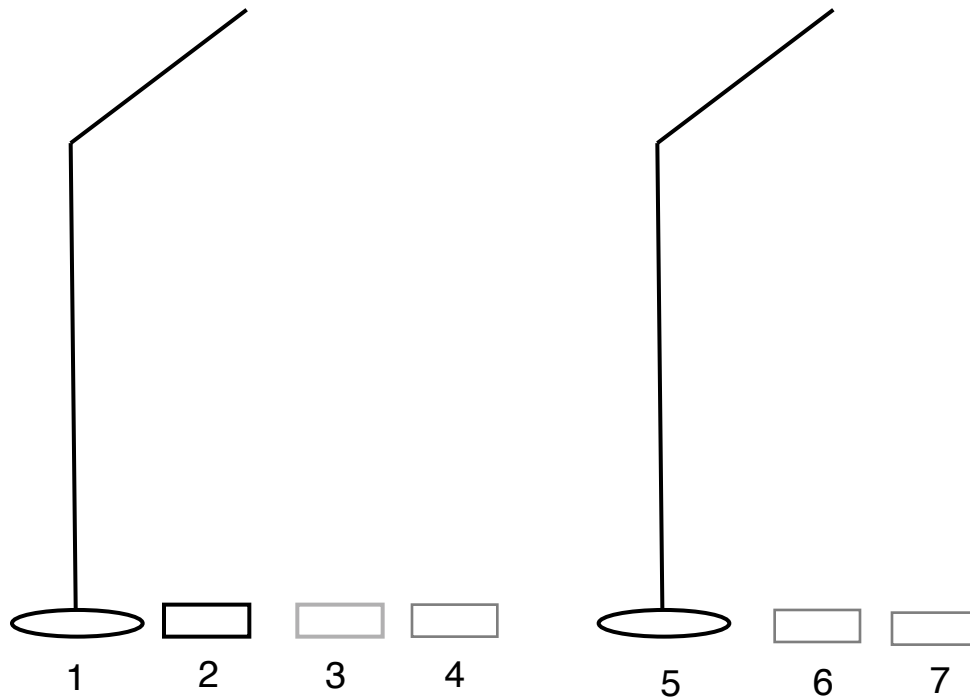

Shari Kane & Dave Steele Standing Stage Plot

For Shari

1. Vocal Mic on Boom Stand
2. Direct Box for Acoustic Guitar
3. XLR Mic Line for National Steel Resonator (Shari will use her own Direct Box)
4. XLR Mic Line for Banjo (Shari will use her own Direct Box)